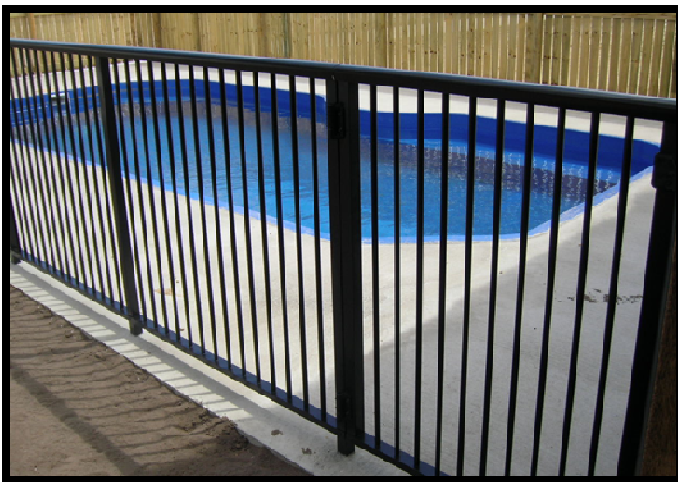

## Powder Coated Aluminium 40mm Balustrade System

This system can be used in various situations, such as decks and stairs, and can also be supplied and installed to comply with pool fencing requirements. All styles shown are the same system, with different style balusters (pickets) and top rails used. Any of these aluminium systems can be powder coated to your specific colour requirements.

2 other options to the 16mm round balusters, as shown in the examples above, are a 35 or 76mm oval baluster. The 76mm oval baluster gives a similar look to the traditional timber style handrails.

### Powder Coated Aluminium 50 / 60mm System

This is a more heavy duty system, when compared with the 40mm system, and is more suited to commercial applications. It consists of a 60mm round top rail, 50mm round posts and bottom rail and either 16 or 19mm round pickets.