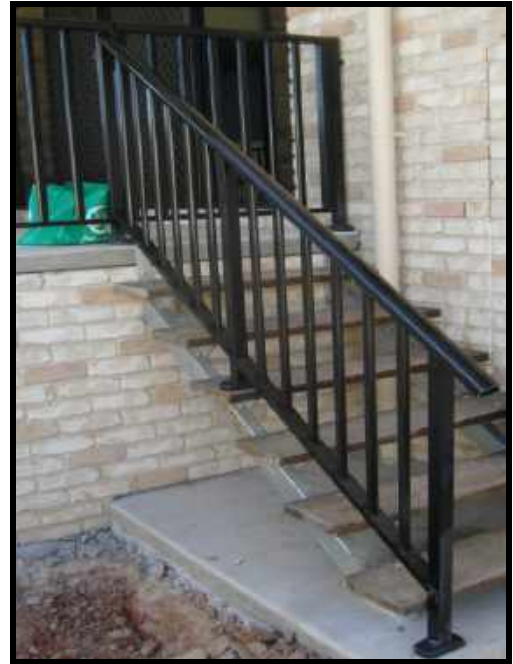

## Powder Coated Aluminium 40mm Balustrade System

This system can be used in various situations, such as decks and stairs, and can also be supplied and installed to comply with pool fencing requirements. All styles shown are the same system, with different style balusters (pickets) and top rails used. Any of these aluminium systems can be powder coated to your specific colour requirements.

2 other options to the 16mm round balusters, as shown in the examples above, are a 35 or 76mm oval baluster. The 76mm oval baluster gives a similar look to the traditional timber style handrails.

### Powder Coated Aluminium 50 / 60mm System

This is a more heavy duty system, when compared with the 40mm system, and is more suited to commercial applications. It consists of a 60mm round top rail, 50mm round posts and bottom rail and either 16 or 19mm round pickets.